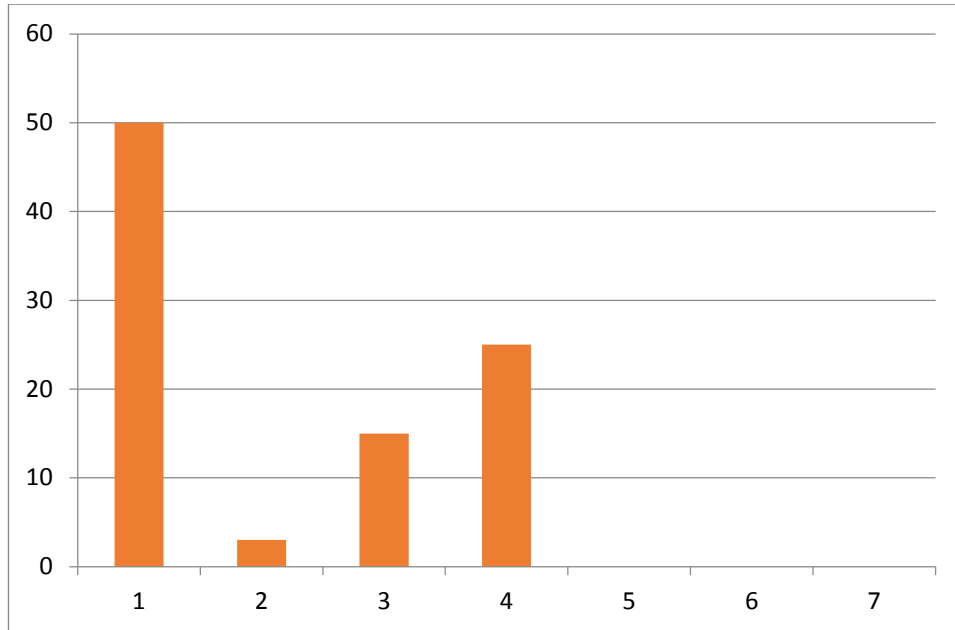

GURU NANAK EDUCATION COLLEGE, GOPALPUR

**ANALYSIS OF ATTENDANCE OF STUDENTS FOR THE MONTH OF
MAY 2022**

BATCH - ATTENDANCE OF 2nd SEMESTER

BATCH - ATTENDANCE OF 4th SEMESTER